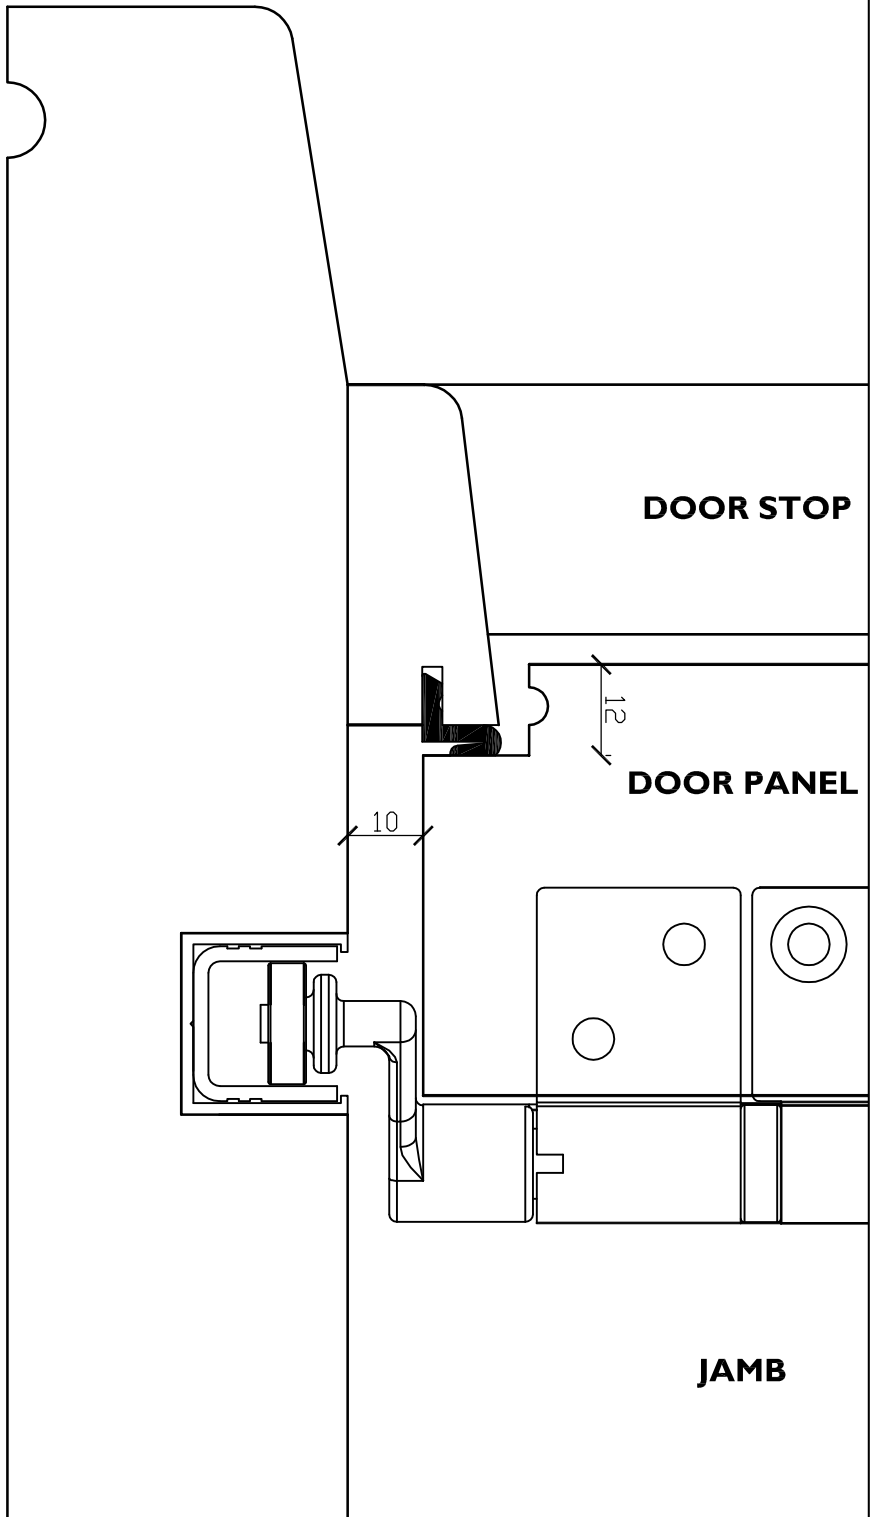

45  
37 8

50  
45  
27,5  
24  
200  
53,5

23 22 20  
65

ribben

designed by:  
Ribben UK Ltd. 69 Blackhorn Close  
Cambridge CB4 1FZ  
United Kingdom

scale 1:1

drawing no. E3 IOS 1.1

# E3 INWARD OPENING SILL